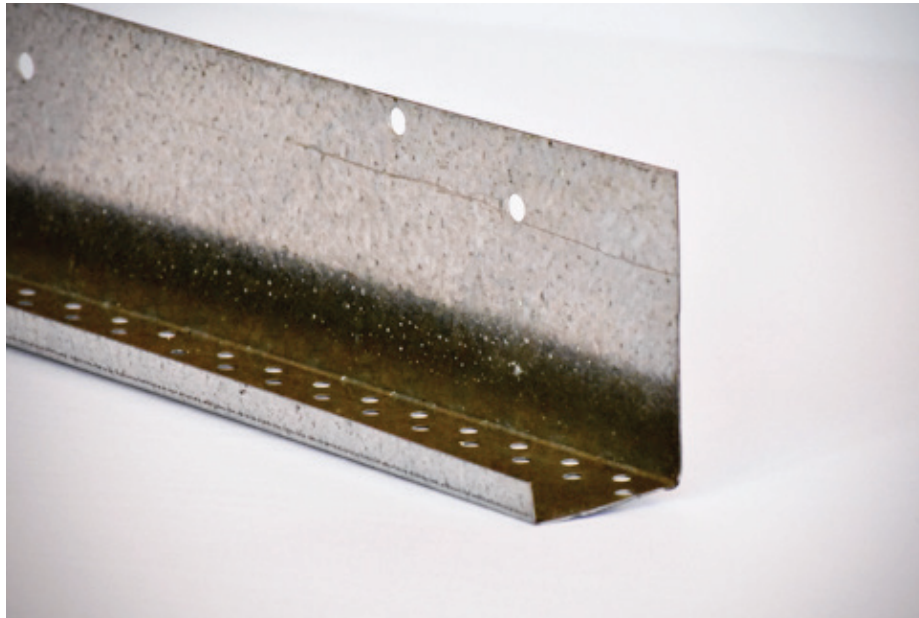

### 1-1/8" COMBINATION STUCCO STOP

Our 1-1/8" combination stucco stop/bug screen is a Trowel Trades exclusive product meant specifically for use on stucco walls that incorporate a rain screen matting with Trowel Trades rain screen wire. It provides a bug screen at the back of the stop and weep holes in the front allowing the rain screen matting, Trowel Trades rain screen wire and 3/4" of stucco to all fit within the stop. This helps with ease of installation and provides a straighter finished edge wall.

All Trowel Trades stucco stop is made from .018" thick galvanized G90 steel.

---